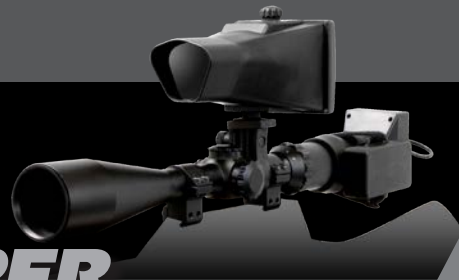

- Suitable for use with any rifle
- 60 second installation
- Ultra clear night vision
- No need to re-zero
- No ambient light required
- IR Frequency 850nm
- AV output 3.5mm 4 pin jack
- 3.5 inch display screen
- Water resistant
- Can be used both day and night
- Rechargeable Lithium Ion battery
- All-in-one night vision system

Anatomy of a NiteSite

- A - IR illuminator module
- B - LCD viewing screen
- C - Anti recoil clamp
- D - Scope clamp
- E - Scope sleeve
- F - IR camera unit
- G - Stock mounted 5.5Ah Lithium Ion battery pack*

*VIPER has a 1.5Ah scope mounted battery

VIPER

VIPER is designed to be the most affordable, high quality night vision system on the market for short-range distances. The VIPER is perfect for the up-close and personal hunter.

SHORT RANGE STRIKE NITESITE

- Identification range 110+ yards*
- 1 integral IR LED
- Weight excluding battery 15 ounces
- Operational run time up to 7.5 hours
- 1.5Ah scope mounted battery

WOLF

WOLF is the perfect product for any hunter, delivering high quality, clear night vision for your rifle scope. The WOLF provides maximum versatility and a huge advantage to the night hunter.