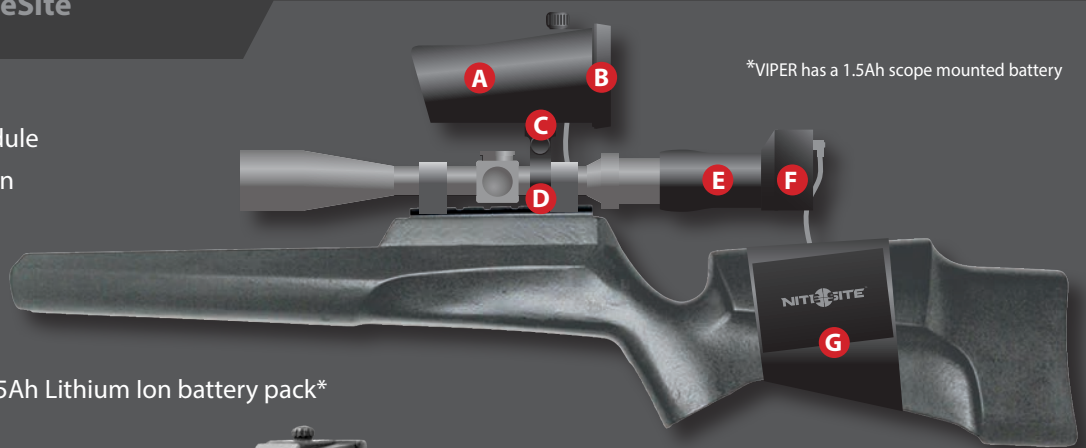

The true beauty of a NiteSite is that it converts your day scope (there's no need to remove it) into a powerful night vision system that is quick and simple to set up.

NiteSite continues the night vision revolution by introducing a brand new product range. The VIPER for short range hunting, WOLF for medium range targets and the ultra powerful EAGLE for long range strikes have been designed to meet the requirements of all types of hunter.

Our scope mounted products are augmented by our hand held SpotterXtreme designed to complete the hunting and scouting experience.

If you want to hunt at night... it's got to be NiteSite.

Every NiteSite features:

- Suitable for use with any rifle
- 60 second installation
- Ultra clear night vision
- No need to re-zero
- No ambient light required
- IR Frequency 850nm
- AV output 3.5mm 4 pin jack
- 3.5 inch display screen
- Water resistant
- Can be used both day and night
- Rechargeable Lithium Ion battery
- All-in-one night vision system

*VIPER has a 1.5Ah scope mounted battery

VIPER

VIPER is designed to be the most affordable, high quality night vision system on the market for short-range distances. The VIPER is perfect for the up-close and personal hunter.