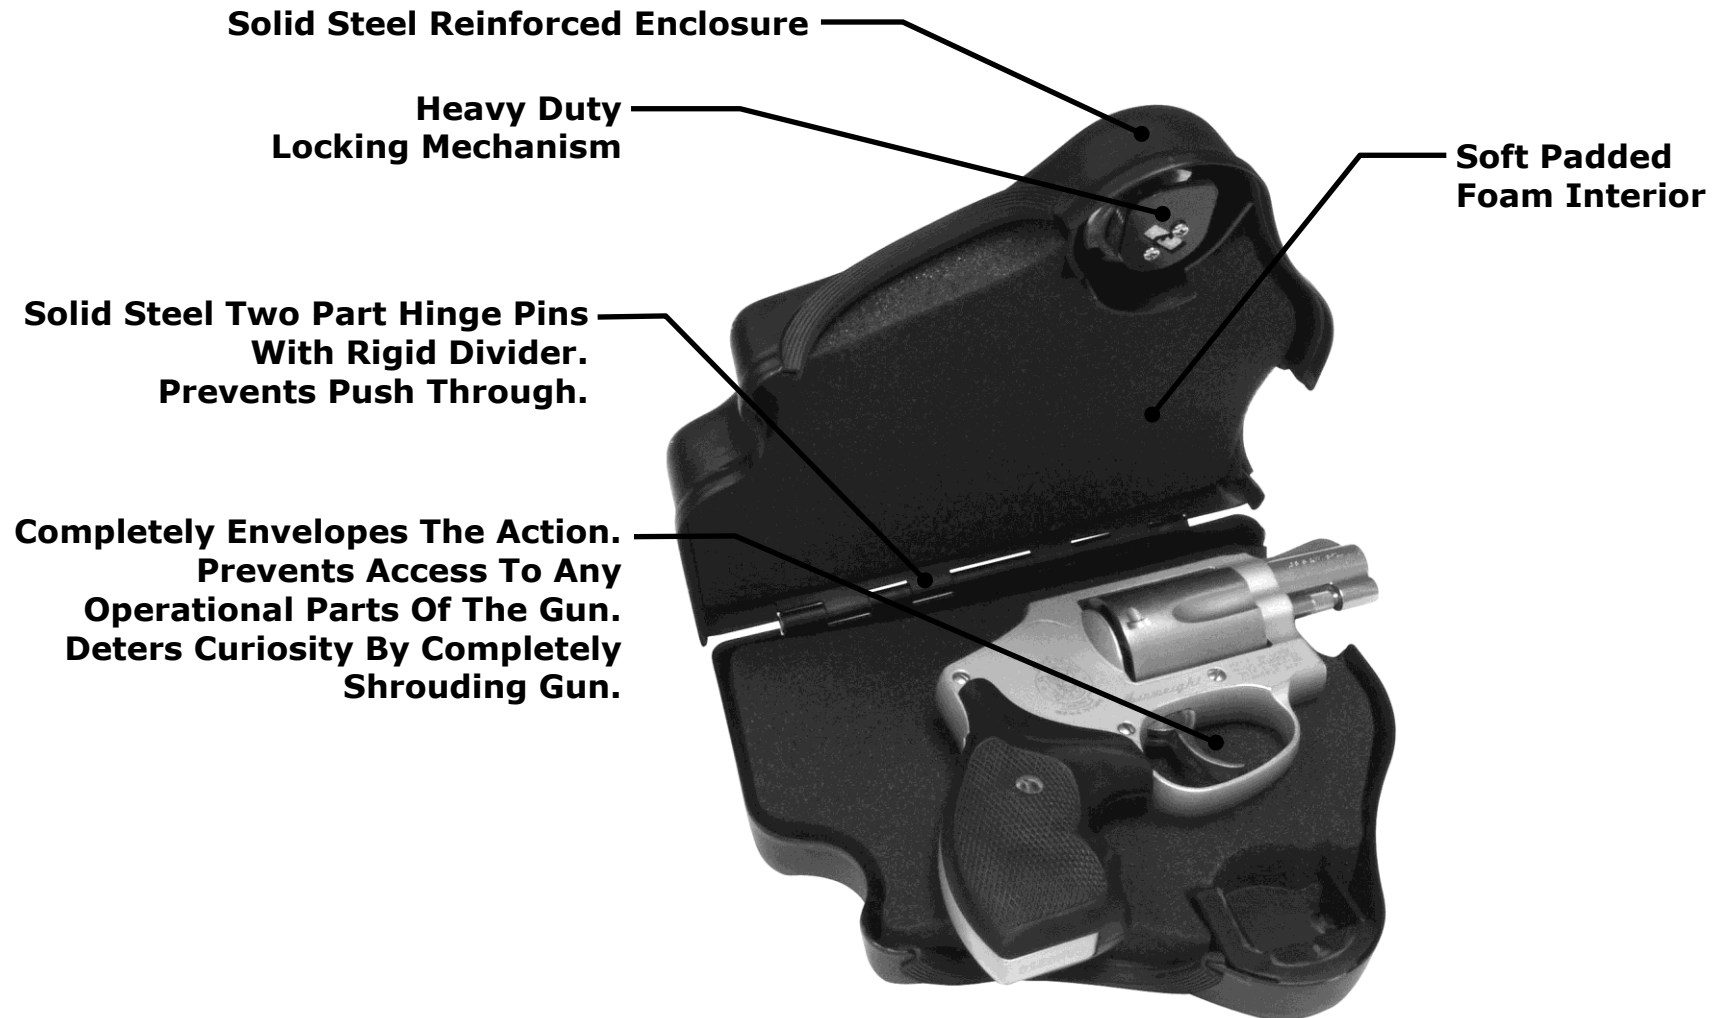

# **Life Jacket *Gun Security Case* Model LJ2, Full Metal Jacket Fits Most Semi-Auto Handguns & Revolvers**

**Solid steel enclosure allows secure mounting to a variety of surfaces & locations (closet, vehicle & more).**